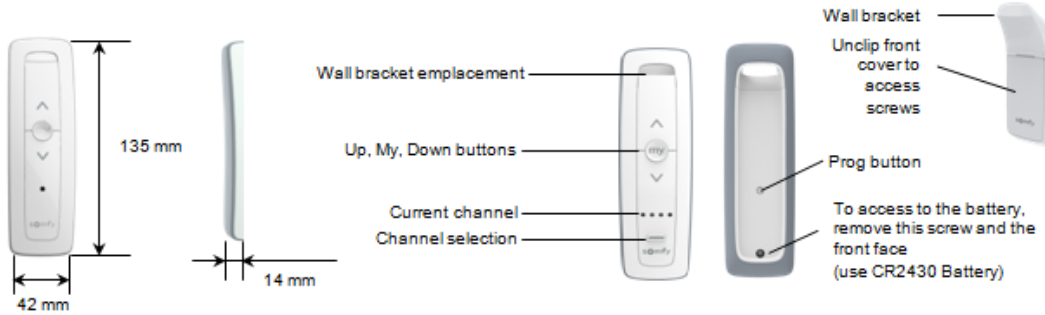

PRODUCT DESCRIPTION

COMPATIBLE END PRODUCTS

PRODUCT CODES

	Pure	Silver	Gold	Rose Gold
Situo 1 RTS:	1800459	1800460	1811432	1811431
Situo 2 RTS:	1811418	1811419	1811434	1811433
Situo 3 RTS:	1811420	1811421	1811436	1811435

TECHNICAL SPECIFICATIONS

Size	135 x 42 x 14 mm
Protection Factor	IP 30
Voltage type	3V
Radio Frequency	433.42 MHz +/- 1 KHz
Radio Hz Range	20 metres through 2 concrete walls
Protocol	RTS
Temperature Range – Working:	0°C to +50°C